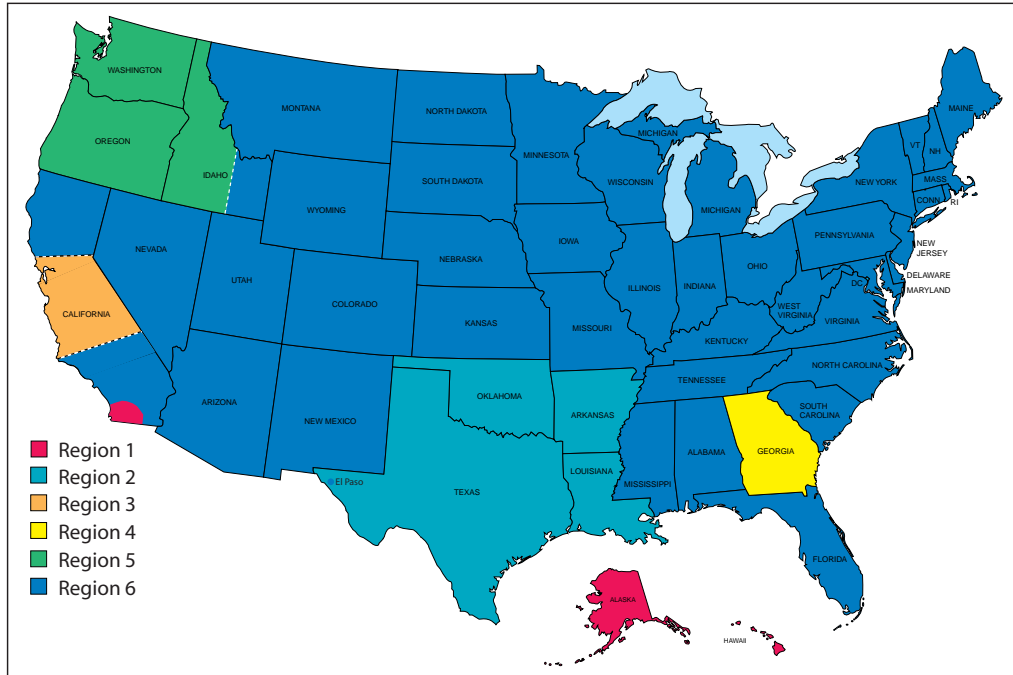

RECOGNITION EXPRESS.

We Make America's Badges, Signs, Awards & More!.

Region	If your office is located in:	Order from:	Phone & Fax
1	Alaska, Hawaii, California = Orange County, San Diego County, Southern Los Angeles County	Recognition Express P.O. Box 289 Spring Valley, CA 91976-0289 recexp@msn.com	877-465-0055 619-465-0055 Fax 877-465-0056 Fax 619-465-0020
2	Arkansas, Louisiana, Oklahoma, Texas (excluding El Paso, see region 6)	Recognition Express 1100 North Bowser Richardson, TX 75081 info@bestbadge.com	800-456-3931 Fax 800-866-5788
3	California = South of Sacramento and North of Bakersfield	Recognition Express 147 South B Street San Mateo, CA 94401 resanmateo@aol.com	800-988-1688 650-348-5520 Fax 650-348-2974
4	Georgia	3783 Presidential Pkwy, Suite 14 Atlanta, GA 30340 recexpga@aol.com	770-458-2248 Fax 770-458-2235
5	Western Idaho, Oregon, and Washington	P.O. Box 412 Weippe, ID 83553-0412 www.expressnametags.com info@expressnametags.com	800-338-4953 Fax 208-435-4556
6	All other states not listed above, California north of Sacramento, Eastern Idaho, El Paso, all other countries	Recognition Express 6290 Harrison Drive, Suite 7 Las Vegas, NV 89120 custsupport@recognitionexpress.com	800-457-7030 702-798-0800 Fax 702-798-5054